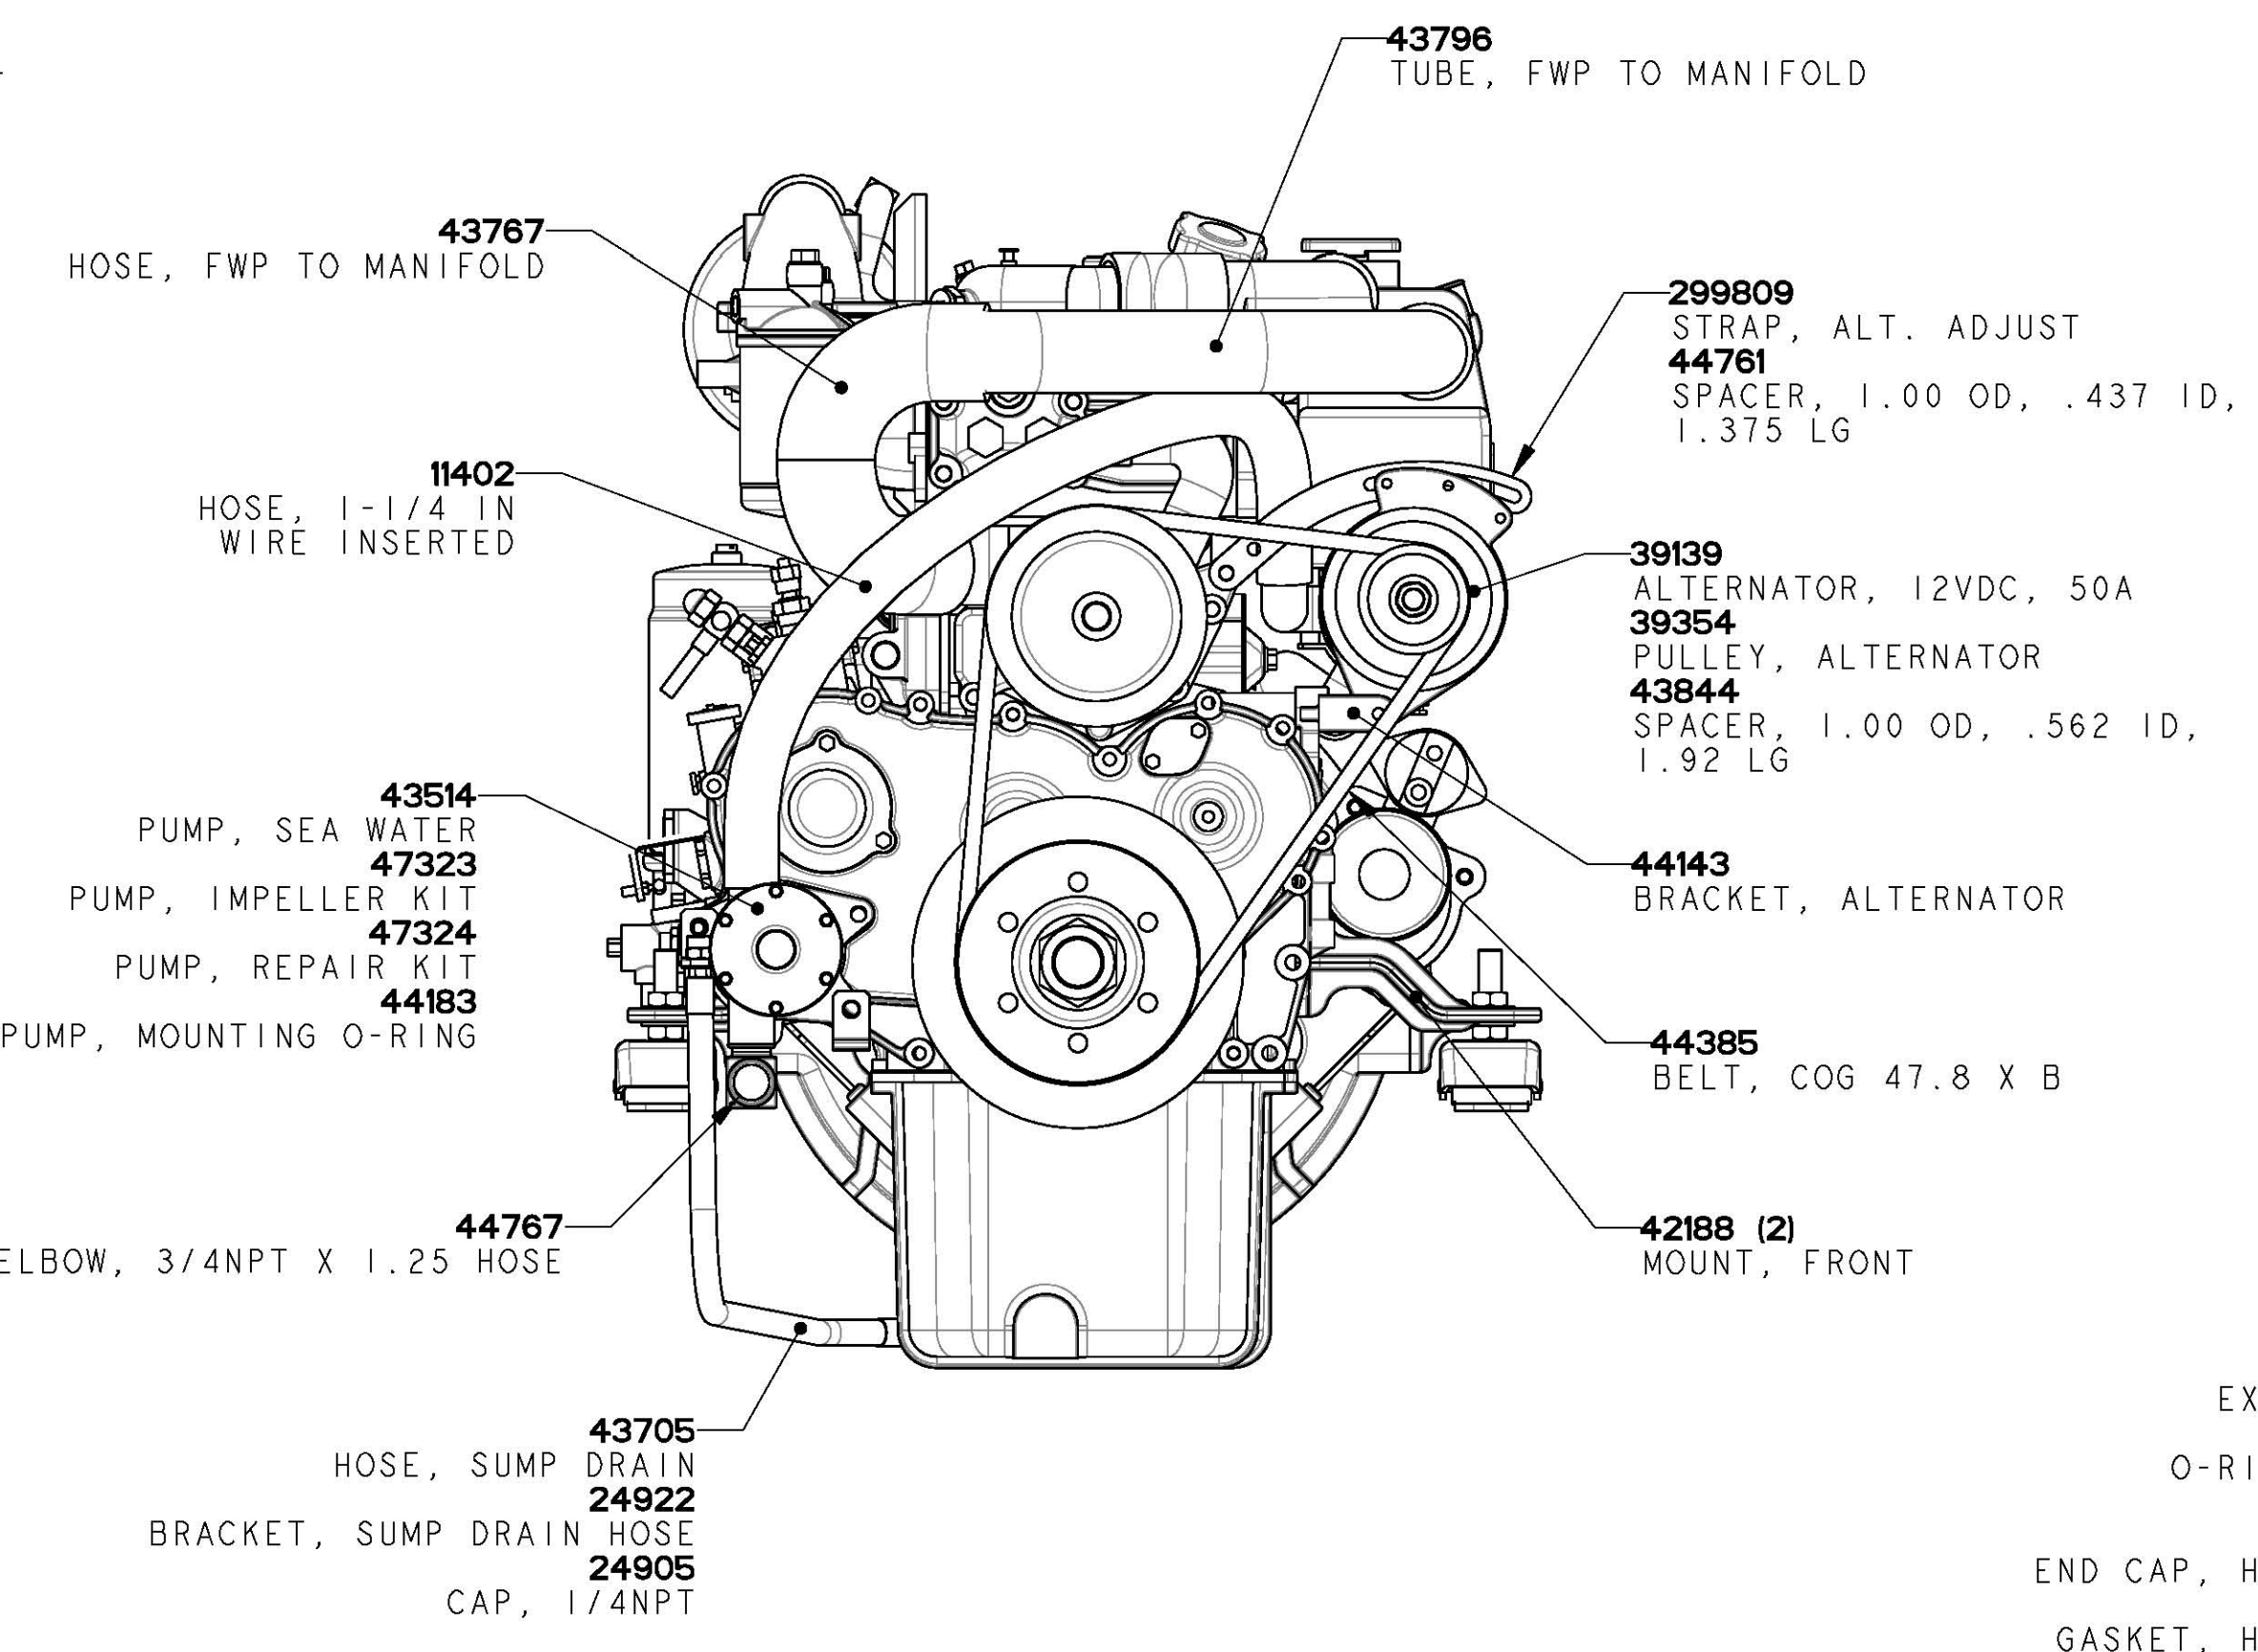

TOLERANCES (UNLESS OTHERWISE NOTED)		WESTERBEKE CORPORATION TAUNTON, MA. 02780	
INCHES	MILLIMETERS	TITLE	
.XX : .02	X : .1	PARTS LIST - 120-N6	
.XXX : .005	.XX :	DRAWN BY	DATE
CAST : .03	.XX :	BM	27 Jul 03
FINISH BY		APPROVED BY	DATE
DIMENSIONS	SCALE 0.200	SIZE	DRAWING NUMBER
INCHES		E	48621
(WHEN APPLICABLE)		SHT. 1 OF 1	REV. B