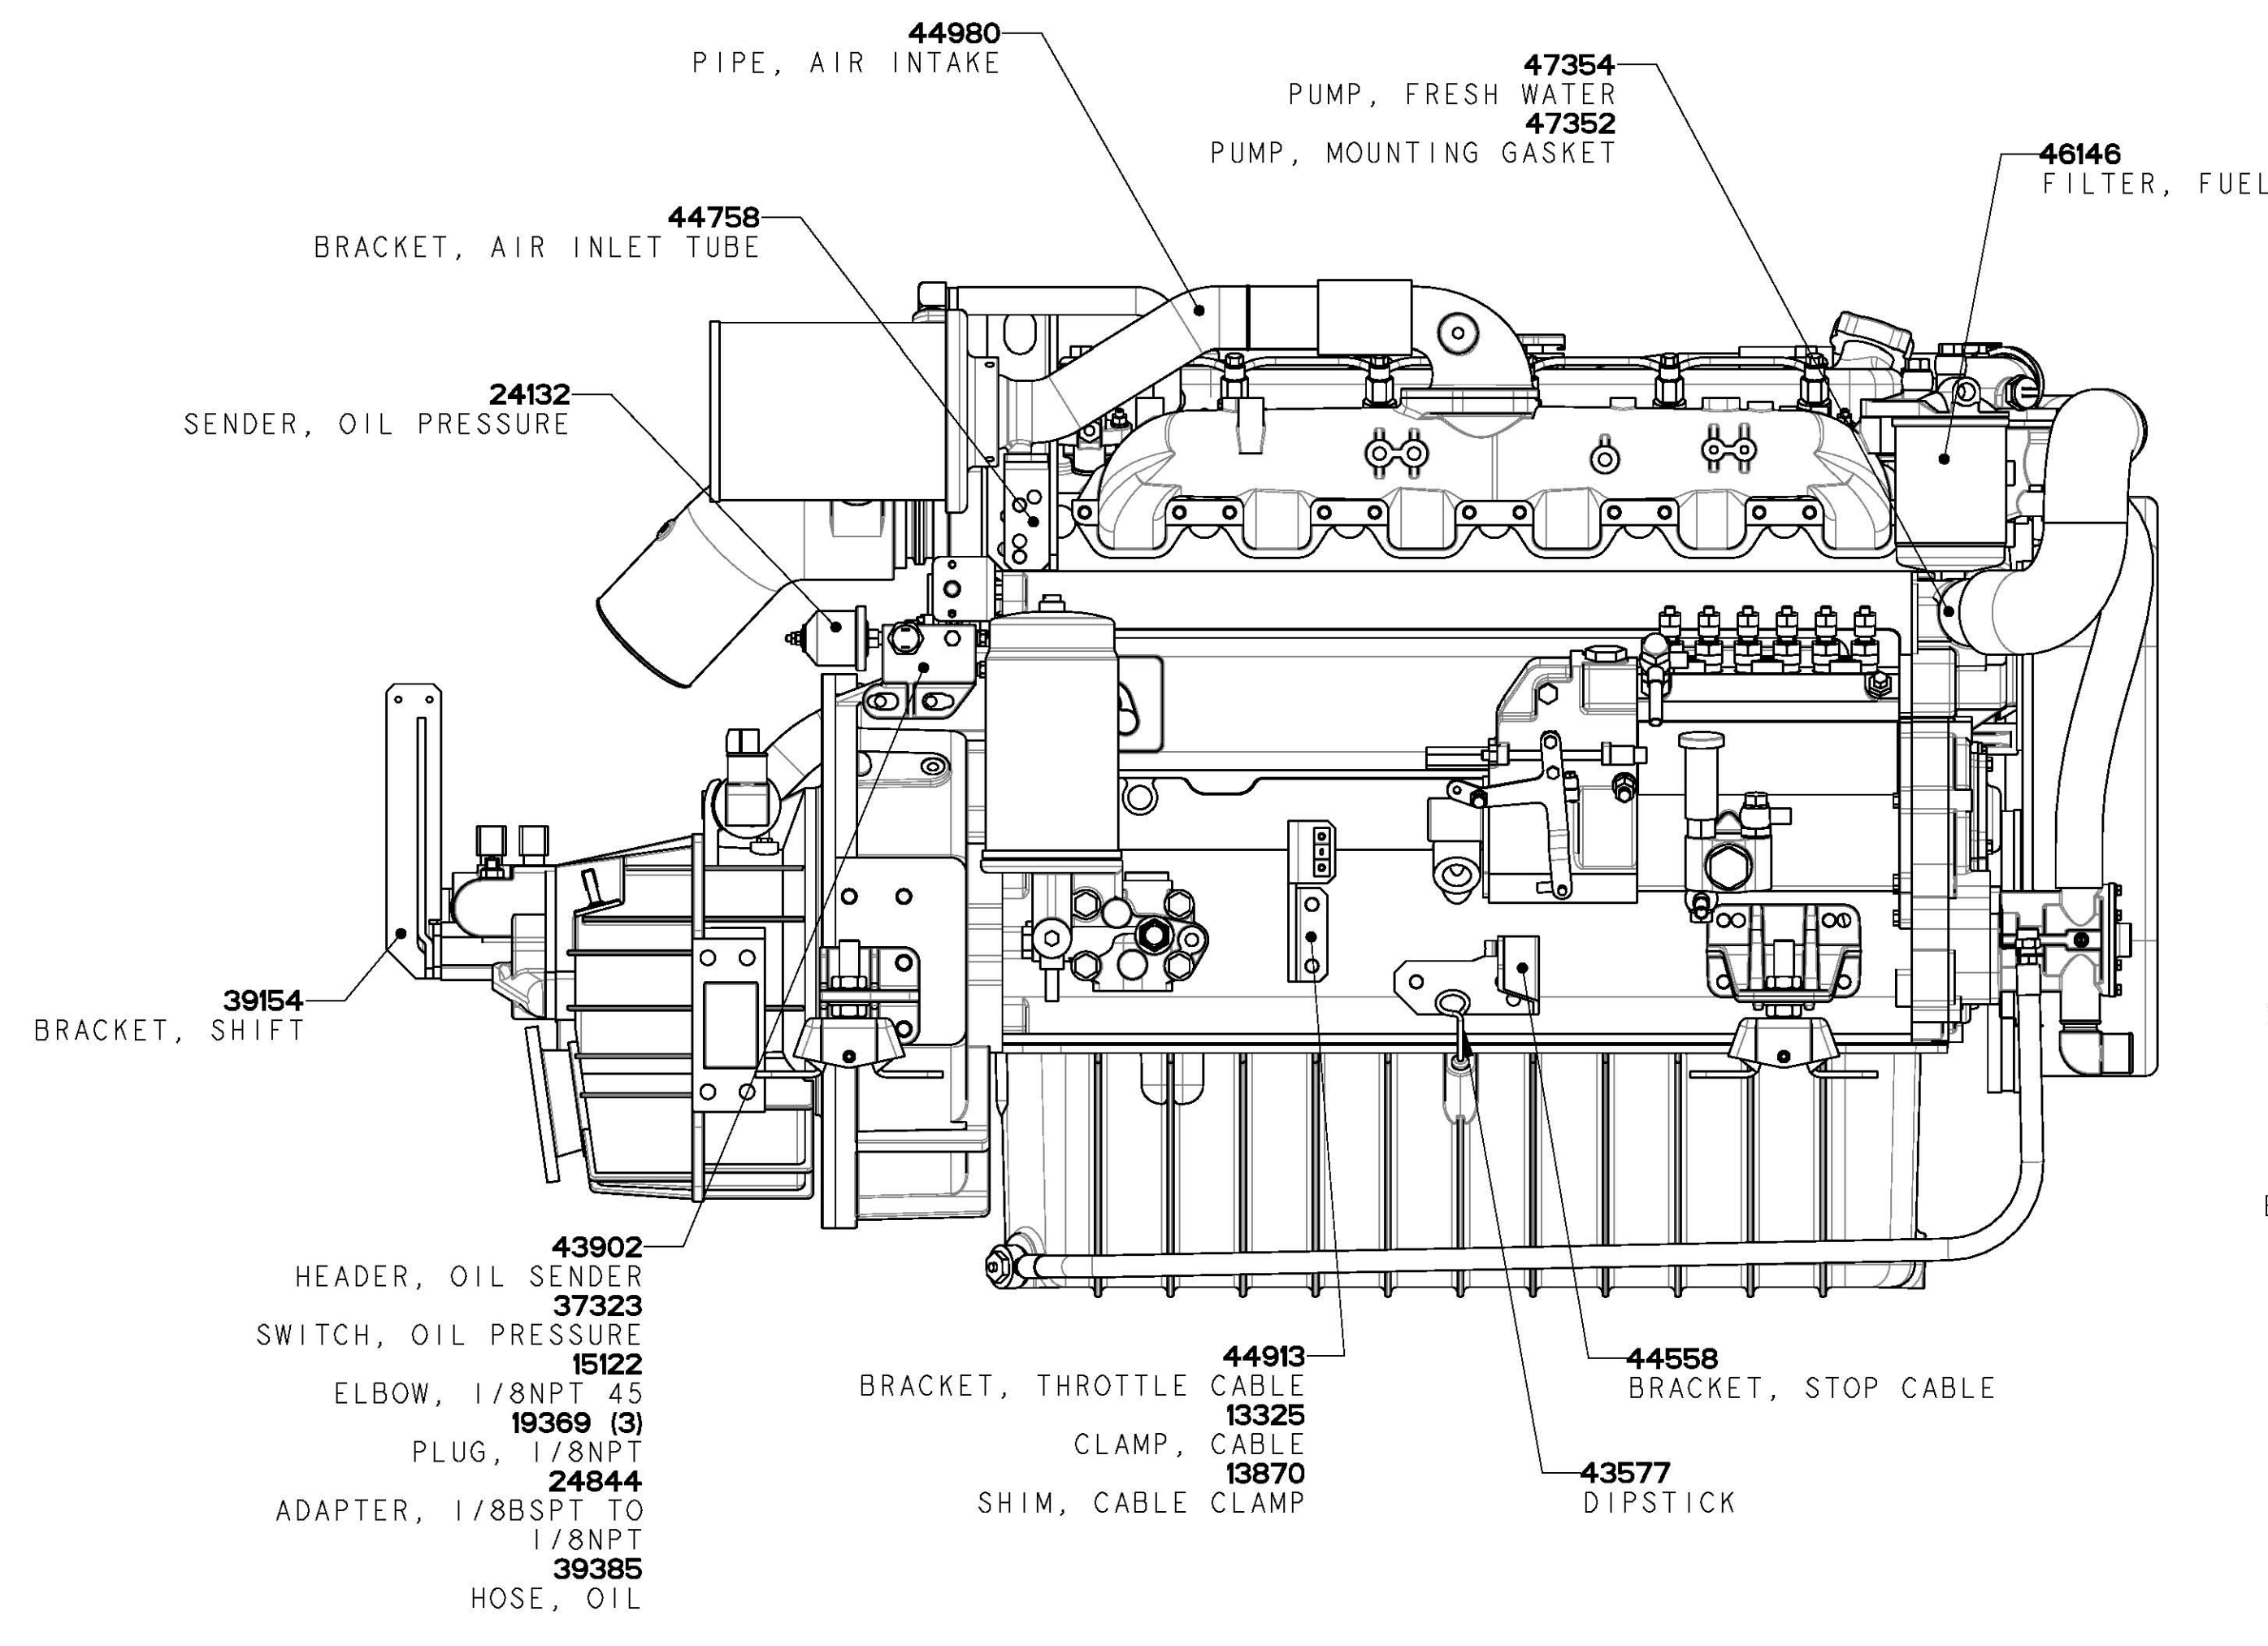

TOLERANCES (UNLESS OTHERWISE NOTED)		WESTERBEKE CORPORATION TAUNTON, MA. 02780	
INCHES	MILLIMETERS	TITLE	
.XX : .02	X : .1	PARTS LIST - 120-N6	
.XXX : .005	.XX :	DRAWN BY	DATE
CAST : .03	.XX :	BM	27 Jul 03
FINISH BY		APPROVED BY	DATE
DIMENSIONS	SCALE 0.200	SIZE	DRAWING NUMBER
INCHES		E	48621
(WHEN APPLICABLE)		SHT. 1 OF 1	REV. B