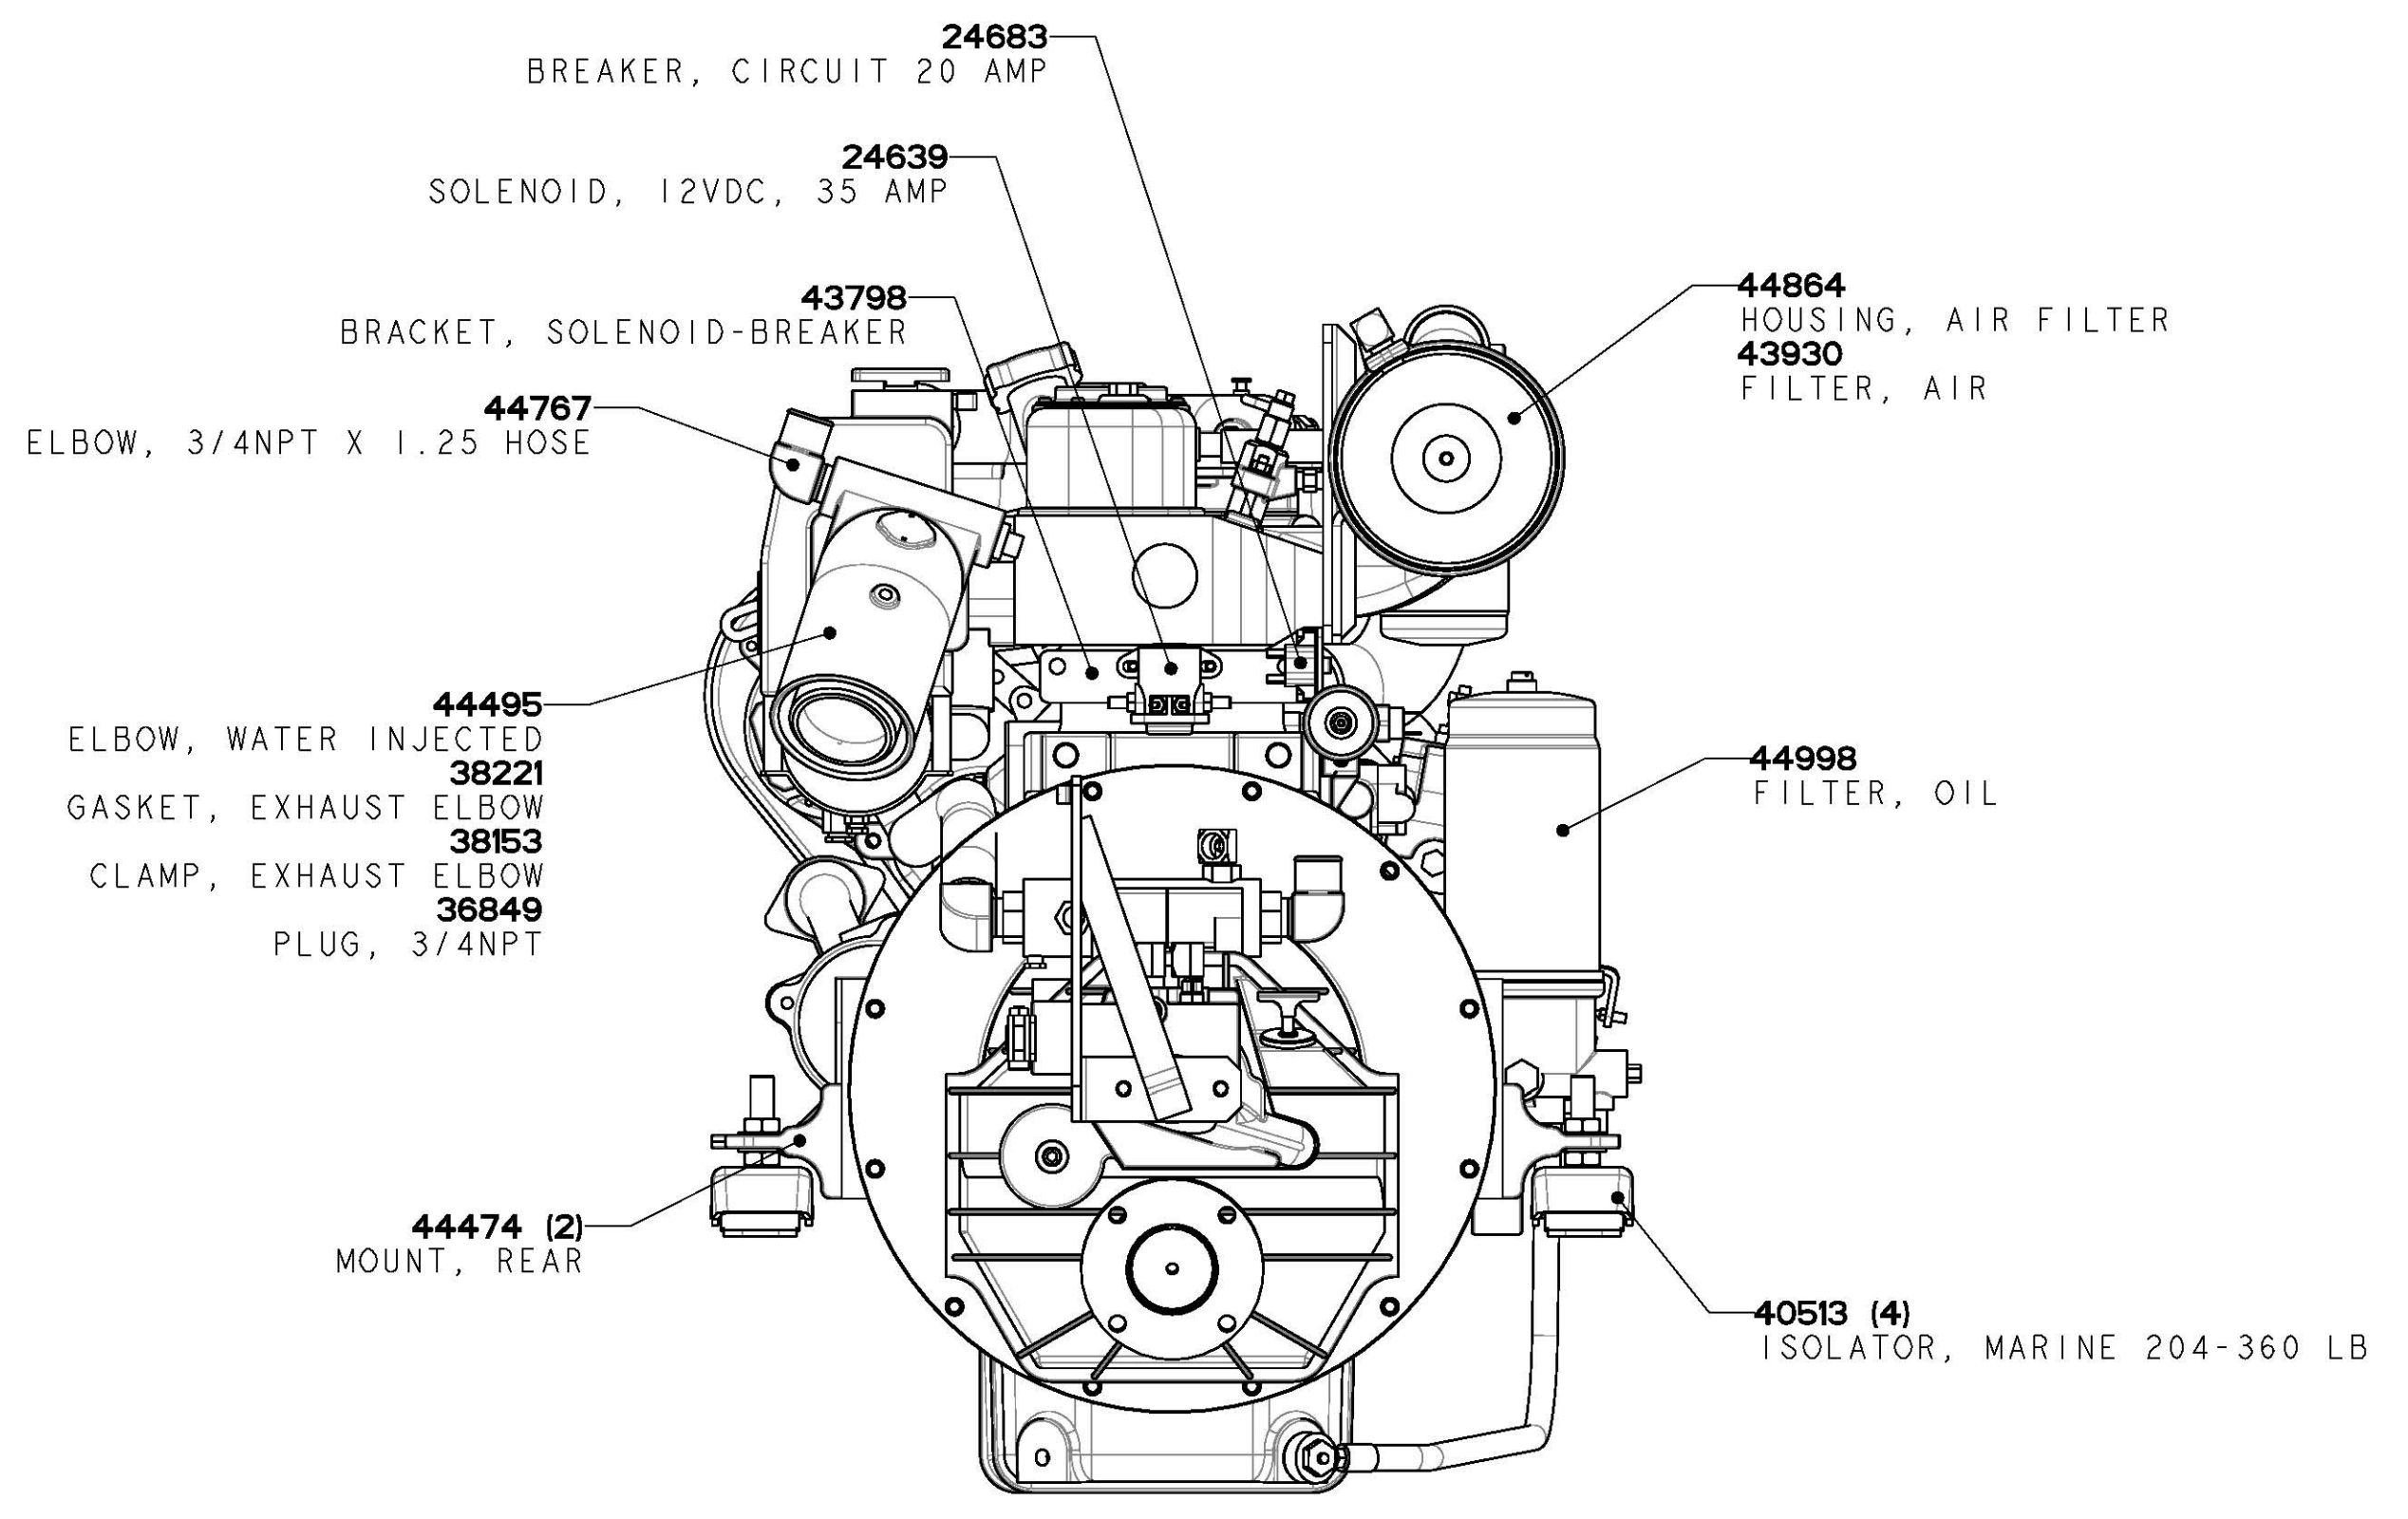

TOLERANCES (UNLESS OTHERWISE NOTED)		WESTERBEKE CORPORATION TAUNTON, MA. 02780	
INCHES	MILLIMETERS	TITLE	
.XX : .02	X : .1	PARTS LIST - 120-N6	
.XXX : .005	.XX :	DRAWN BY	DATE
CAST : .03	.XX :	BM	27 Jul 03
FINISH BY		APPROVED BY	DATE
DIMENSIONS	SCALE 0.200	SIZE	DRAWING NUMBER
INCHES		E	48621
(WHEN APPLICABLE)		SHT. 1 OF 1	REV. B