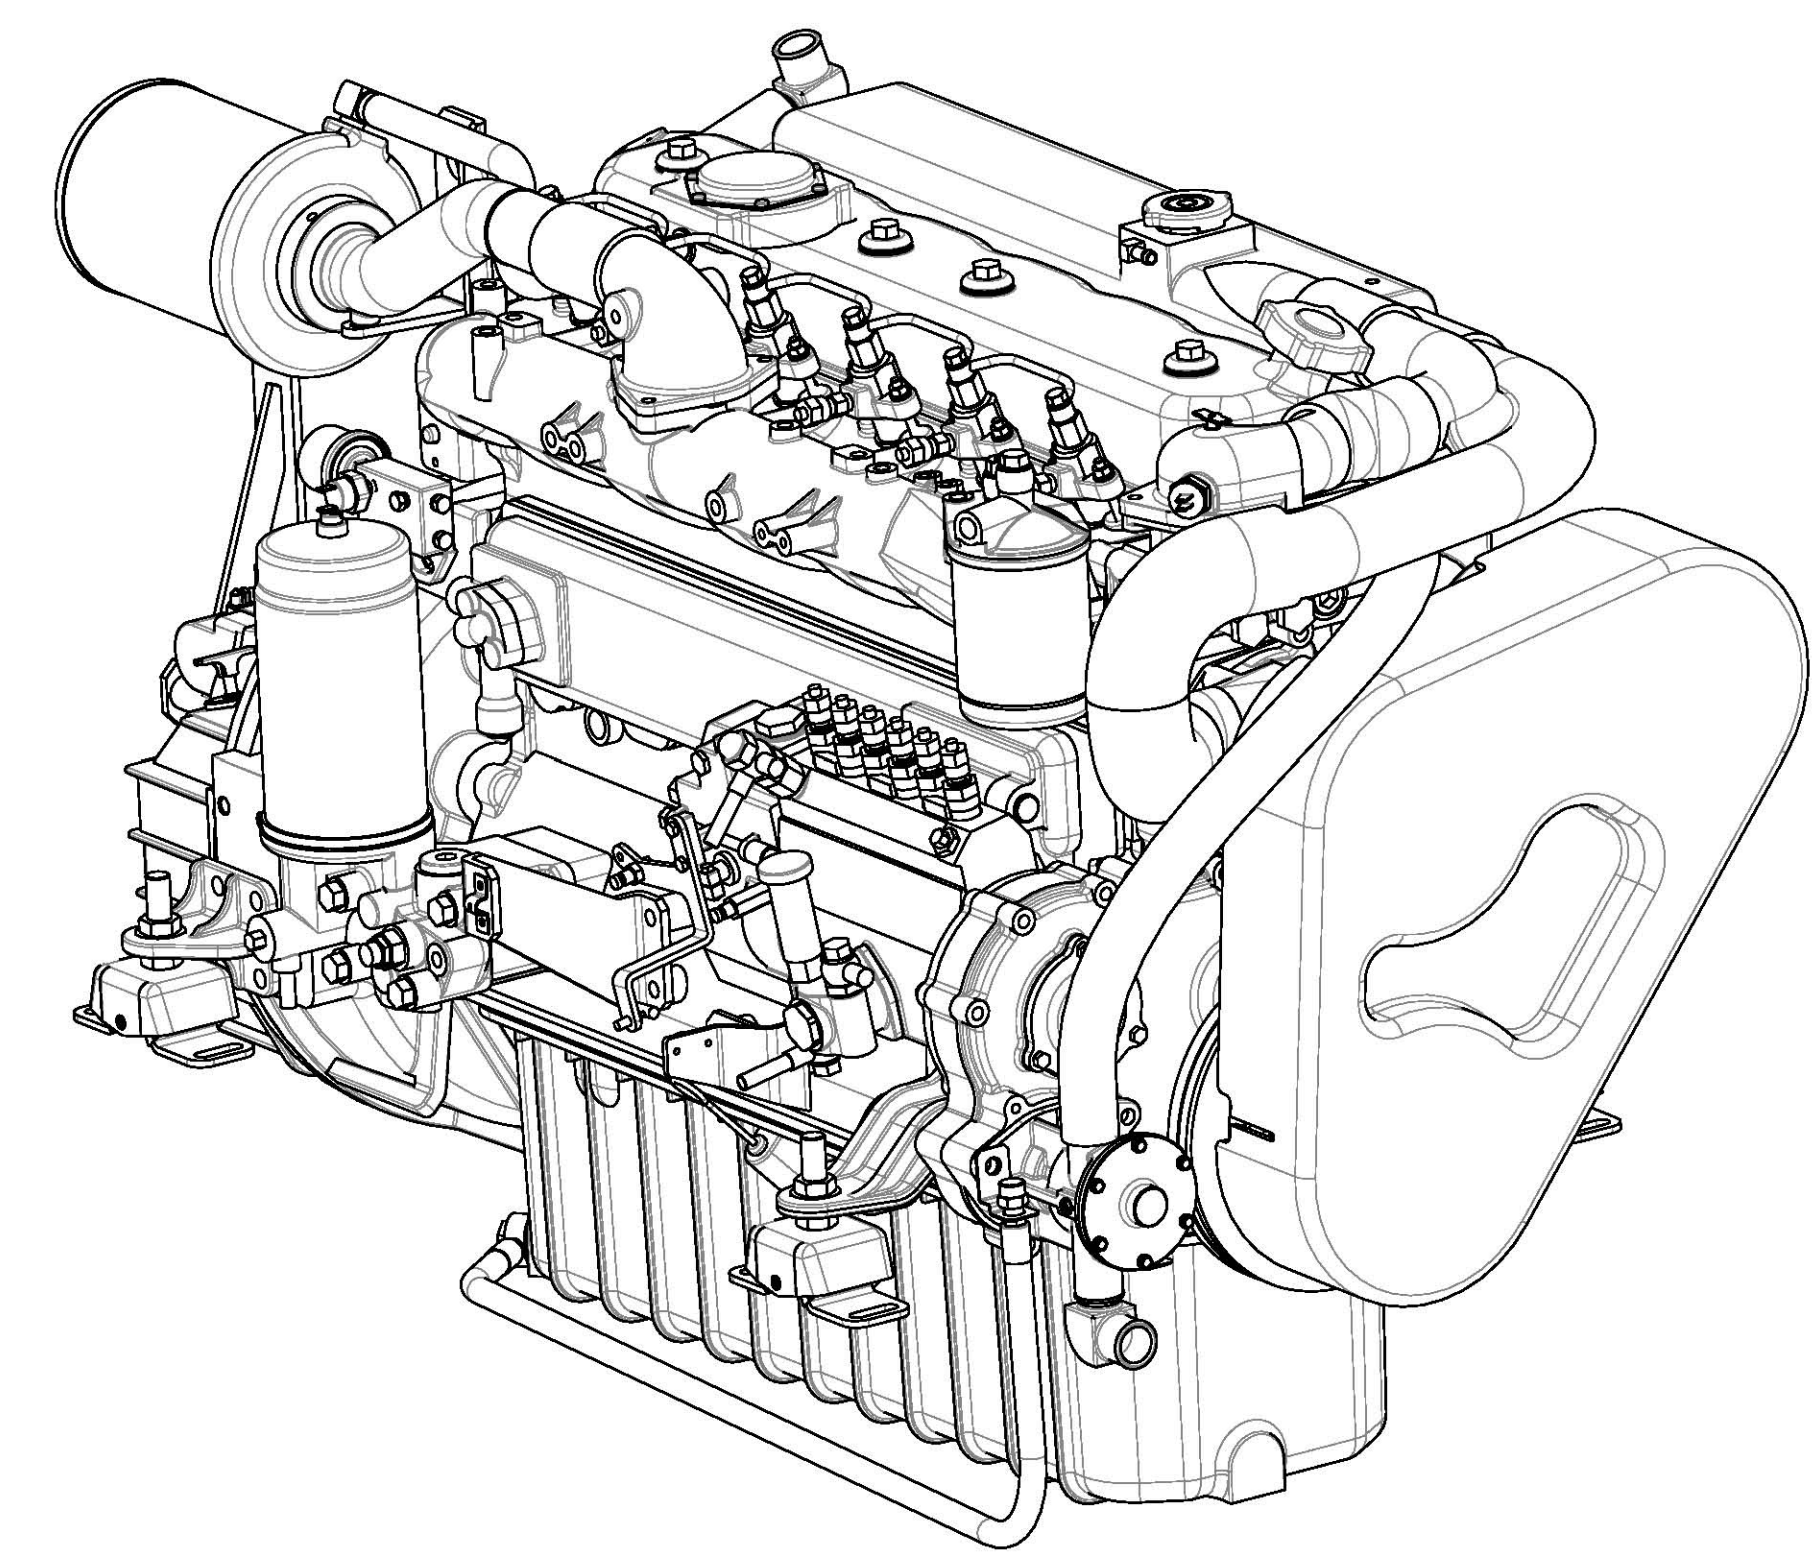

FAST MOVING PARTS				
49605	(A)	ALTERNATOR, 12V 50A	36192 HOURMETER, 12V	48181 SPARE PARTS KIT A
38530		ALTERNATOR, 24V 42A	42559 HOURMETER, 24V	48182 SPARE PARTS KIT B-NATURALLY ASP.
44044		BELT, GUARD	48183 INJECTOR - NATURALLY ASP.	48186 SPARE PARTS KIT B-TURBOCHARGED
44385		BELT, WATER PUMP-ALTERNATOR	48185 INJECTOR - TURBOCHARGED	303007 SOLENOID, FUEL CONTROL 12V
24306		CAP, PRESSURE	40513 ISOLATORS	39746 SOLENOID, FUEL CONTROL 24V
20946		CIRCUIT BREAKER, 10A 24VDC	45139 MANUAL, OPERATOR	45561 SOLENOID, FUEL STOP 12V
36563		CIRCUIT BREAKER, 10A 12VDC	36650 OIL COOLER	45562 SOLENOID, FUEL STOP 24V
24683		CIRCUIT BREAKER, 20A 12VDC	35110 OIL PRESSURE METER 12V	24639 SOLENOID, PREHEAT 12V
43577		DIPSTICK	42557 OIL PRESSURE METER 24V	22249 SOLENOID, PREHEAT 24V
33259		EMERGENCY STOP SWITCH	24132 OIL PRESSURE SENDER 12V	43472 STARTER MOTOR 12V
32923		EXHAUST TEMPERATURE SWITCH	42161 OIL PRESSURE SENDER 24V	39417 STARTER MOTOR 24V
43930		FILTER, AIR	37323 OIL PRESSURE SWITCH 5#	24732 SWITCH, PREHEAT & START
46146		FILTER, FUEL OIL	16552 OIL PRESSURE SWITCH 10#	24731 SWITCH, STOP
44998		FILTER, LUBE OIL	13758 PAINT, RED AEROSOL	39826 TACHOMETER, ADMIRAL PANEL
33769		FUSE, 8 AMP	42307 PAINT, WHITE AEROSOL	24977 TANK, COOLANT RECOVERY
48180		GASKET SET, COMPLETE	36842 PANEL KIT, ADMIRAL 12V	45486 THERMOSTAT
48179		GASKET SET, UPPER	46637 PANEL KIT, ADMIRAL 24V	42042 THERMOSTAT MOUNTING GASKET
47348		GASKET, HEAD	36539 PANEL, GENSET CONTROL 12V	47349 VALVE COVER GASKET
45445		GASKET, OIL PAN	42162 PANEL, GENSET CONTROL 24V	42336 VOLTAGE REGULATOR
48130		GLOWPLUG, 12V	44336 PANEL, REMOTE START/STOP 15 PIN	35111 VOLT METER 12V
45124		GLOWPLUG, 24V	47350 PUMP, FRESH WATER	42156 VOLT METER 24V
36557		HARNES 15 FT. EXT 4 PIN	47323 PUMP, IMPELLER KIT	44495 WATER INJ. EXHAUST ELBOW NAT. ASP.
30760		HARNES 15 FT. EXT 8 PIN	47352 PUMP, MOUNTING GASKET	44493 WATER INJ. EXHAUST ELBOW TURBO
44799		HARNES EXT 15 PIN, 15'-30'	44183 PUMP, MOUNTING O-RING	35108 WATER TEMPERATURE METER 12V
48515		HEAT EXCHANGER	47324 PUMP, REPAIR KIT	42158 WATER TEMPERATURE METER 24V
42053		HEAT EXCHANGER END CAP	43514 PUMP, SEA WATER	35109 WATER TEMPERATURE SENDER
42054		HEAT EXCHANGER GASKET	44998 REMOTE LUBE OIL FILTER	39550 WATER TEMPERATURE SWITCH
44131		HEAT EXCHANGER O-RING		44782 WIRING HARNESS
47305		HOSE KIT, WATER		11885 ZINC
ITEMS NOT SHOWN				
44643		HARNES, GENSET 4-6BG1		