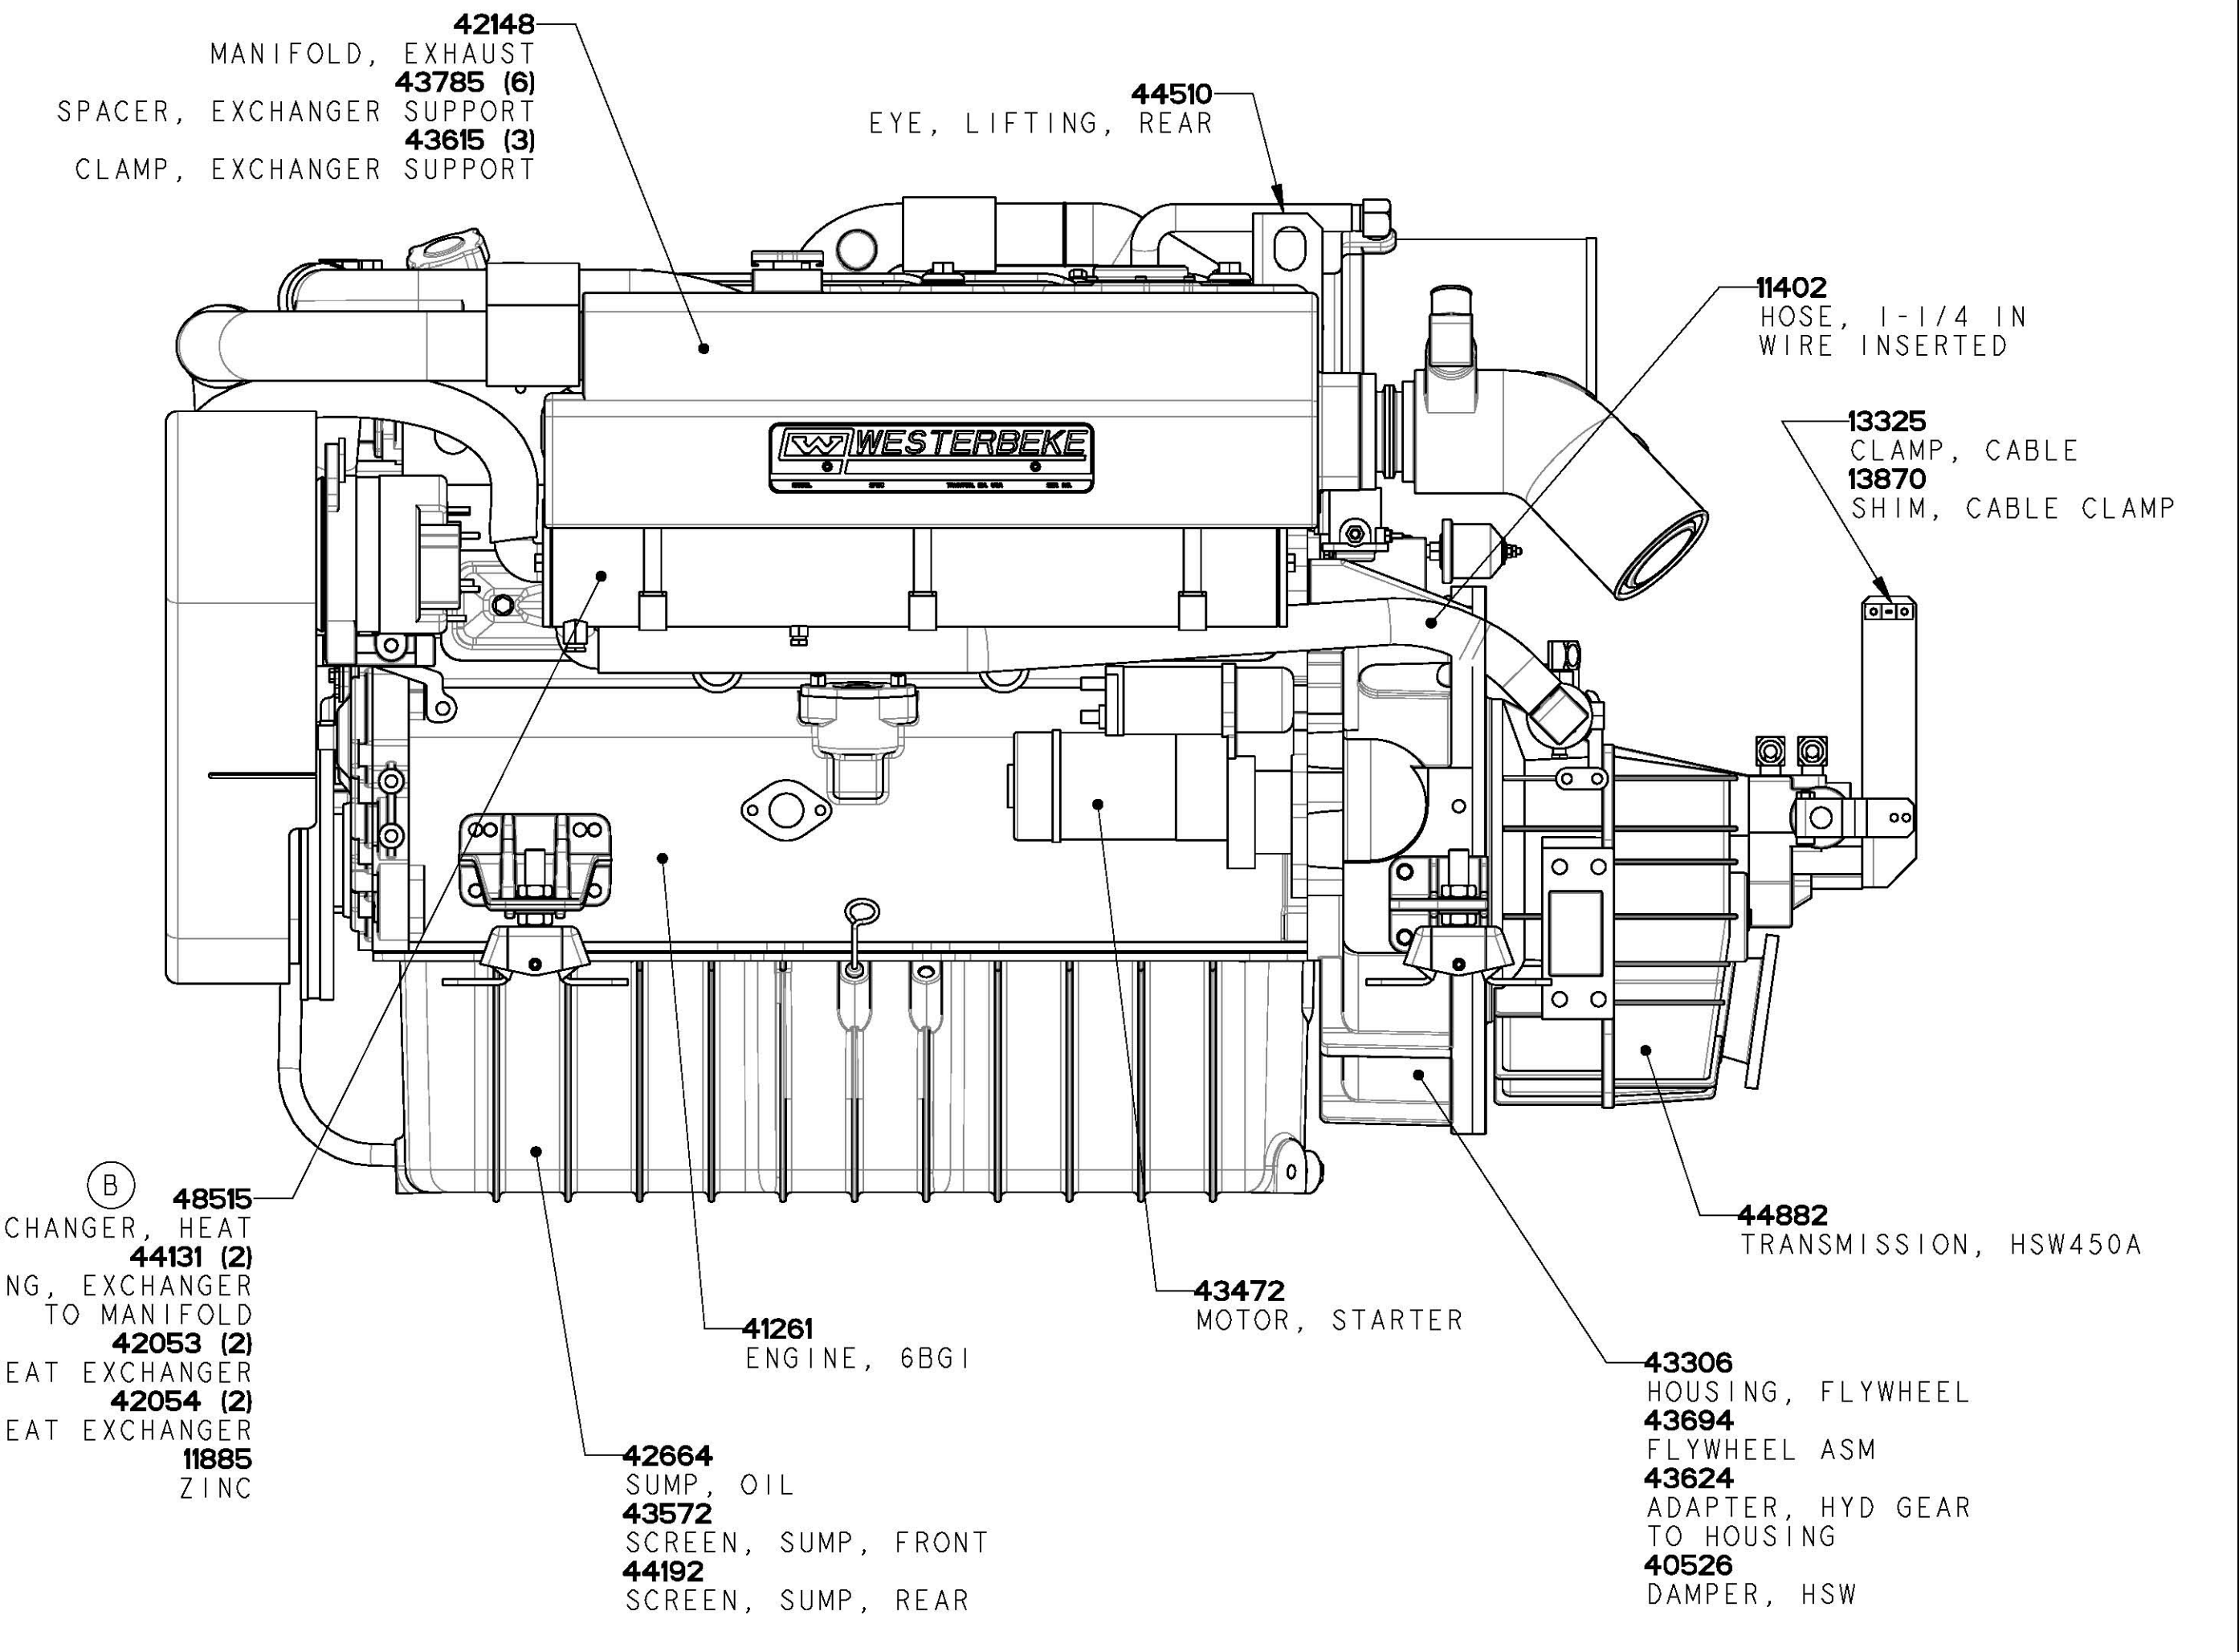

TOLERANCES (UNLESS OTHERWISE NOTED)		WESTERBEKE CORPORATION TAUNTON, MA. 02780	
INCHES	MILLIMETERS	TITLE	
.XX : .02	X : .1	PARTS LIST - 120-N6	
.XXX : .005	.XX :	DRAWN BY	DATE
CAST : .03	.XX :	BM	27 Jul 03
FINISH BY		APPROVED BY	DATE
DIMENSIONS	SCALE 0.200	SIZE	DRAWING NUMBER
INCHES		E	48621
(WHEN APPLICABLE)		SHT. 1 OF 1	REV. B